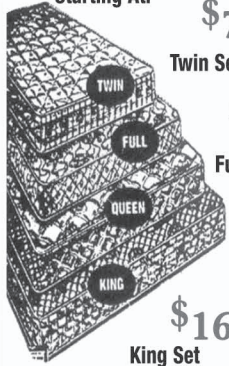

# Complete Furniture

Two Piece Sets  
Starting At:

\$75.00

Twin Set

\$89.00

Full Set

\$119.00

Queen Set

\$169.00

King Set

Sofas starting at  
Over 100 fabrics

**\$249.00**

Full Canopy Bed or  
Queen Canopy Bed \$65.00  
Full Rails \$20.00  
Queen Rails \$30.00

4 Drawer \$69.00

5 Drawer \$79.00

6 Drawer \$89.00

Corner TV/CD Cart  
\$39.00

Futon Frame \$60.00  
8" Futon Mattress \$99.00

5 piece dinette set

starting at  
**\$89.00**

Entertainment Center  
\$79.00

Computer Desk or Bookcase  
\$55.00

N. 1st Ave.

Fry's