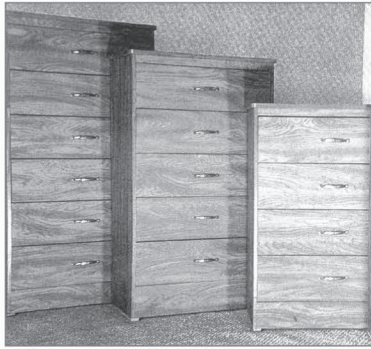

\$169.00

King Set

Sofas starting at  
Over 100 fabrics

**\$249.00**

Full Canopy Bed or  
Queen Canopy Bed \$65.00  
Full Rails \$20.00  
Queen Rails \$30.00

4 Drawer \$69.00

5 Drawer \$79.00

6 Drawer \$89.00