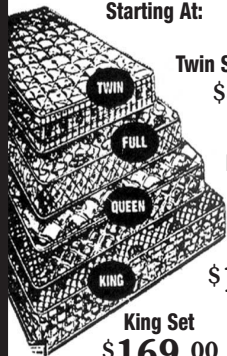

Complete Furniture

Two Piece Sets

Starting At:

Twin Set
\$69.00

Full Set
\$89.00

Queen Set
\$119.00

King Set
\$169.00

Sofas starting at

\$249.00

Futon Frame \$50.00
8" Futon Mattress \$99.00

Full Canopy Bed or
Queen Canopy Bed \$59.00
Rails \$18.50 and \$20.00

TV/CD Cart
\$39.00

Bookcase
or Desk
\$49.00

Accepted

6 Mo. Layaway Available
Same Day Delivery Available