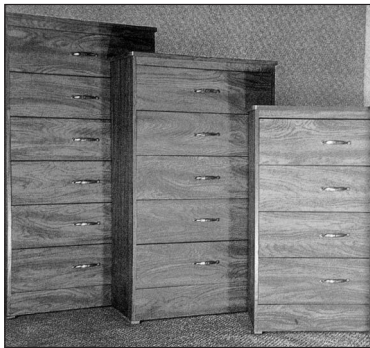

4 Drawer $59.00

5 Drawer $69.00

6 Drawer $89.00

Corner TV/CD Cart
$39.00