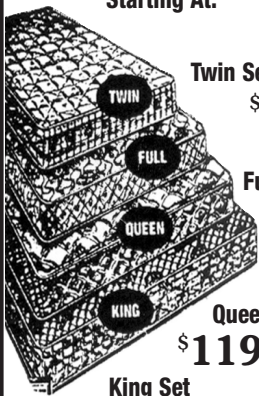

Complete Furniture

2455 N. 1st. Ave.

(North of Grant)

792-0922

Two Piece Sets

Starting At:

Twin Set
\$69.00

Full Set
\$89.00

Queen Set
\$119.00

King Set
\$169.00

Sofas starting at

\$289.00

Full Canopy Bed or
Queen Canopy Bed \$59.00
Rails \$18.50 and \$20.00

Futon Frame \$50.00

8" Futon Mattress \$99.00

4 Drawer \$59.00

5 Drawer \$69.00

6 Drawer \$89.00

(Dresser, Mirror, 2 Night
Stands & Headboard)
6 Mo. Layaway

Accepted

starting at
\$85.00

5 piece dinette set