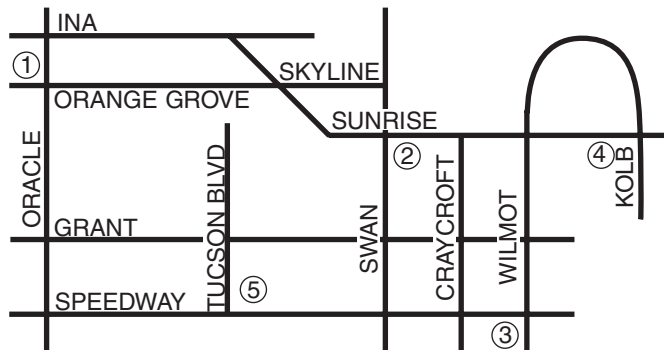

6433 N. ORACLE RD.  
at Orange Grove

M - F 11:00am - 9:30pm  
S - SU 12:00pm - 9:30pm  
•Daily Lunch Specials •Dine-In  
•Take-Out •Catering

**577-0400**

6878 E. SUNRISE DR.  
at Kolb - Basha's Shopping Center

**SZECHUAN OMEI**

DELIVERY (Limited Area)

**325-7204**

2601 E. Speedway  
at Tucson Blvd.

Mon to Thur 11:00am - 9:30pm / Fri 11:30am - 10pm  
Sat 12pm - 10pm / Sun 12pm - 9:30pm

SEE OUR MENUS AT: [WWW.GOLDENDRAGONREST.COM](http://WWW.GOLDENDRAGONREST.COM)