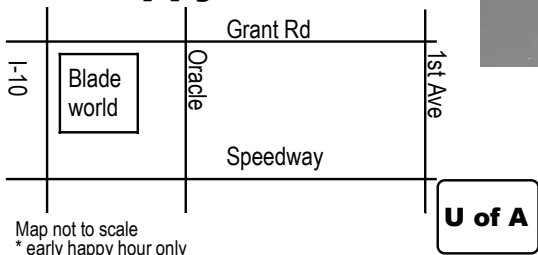

LIVE SPORTS EVERY DAY!

7TV's plus live hockey and
soccer on our rink

Happy hour M - F:
4:30pm - 6:30pm
10:30pm to close

$1 draft beer*
1/2 off appetizers
$3 happy hour menu

Map not to scale
*early happy hour only

BLADEWORLD Sports Grill & Bar

More info, event schedules, and driving directions at:

624 - 1234

www.bladeworld.com

FREE Texas Hold 'em Tournaments every Sunday 7pm and 10pm - ages 18 & up